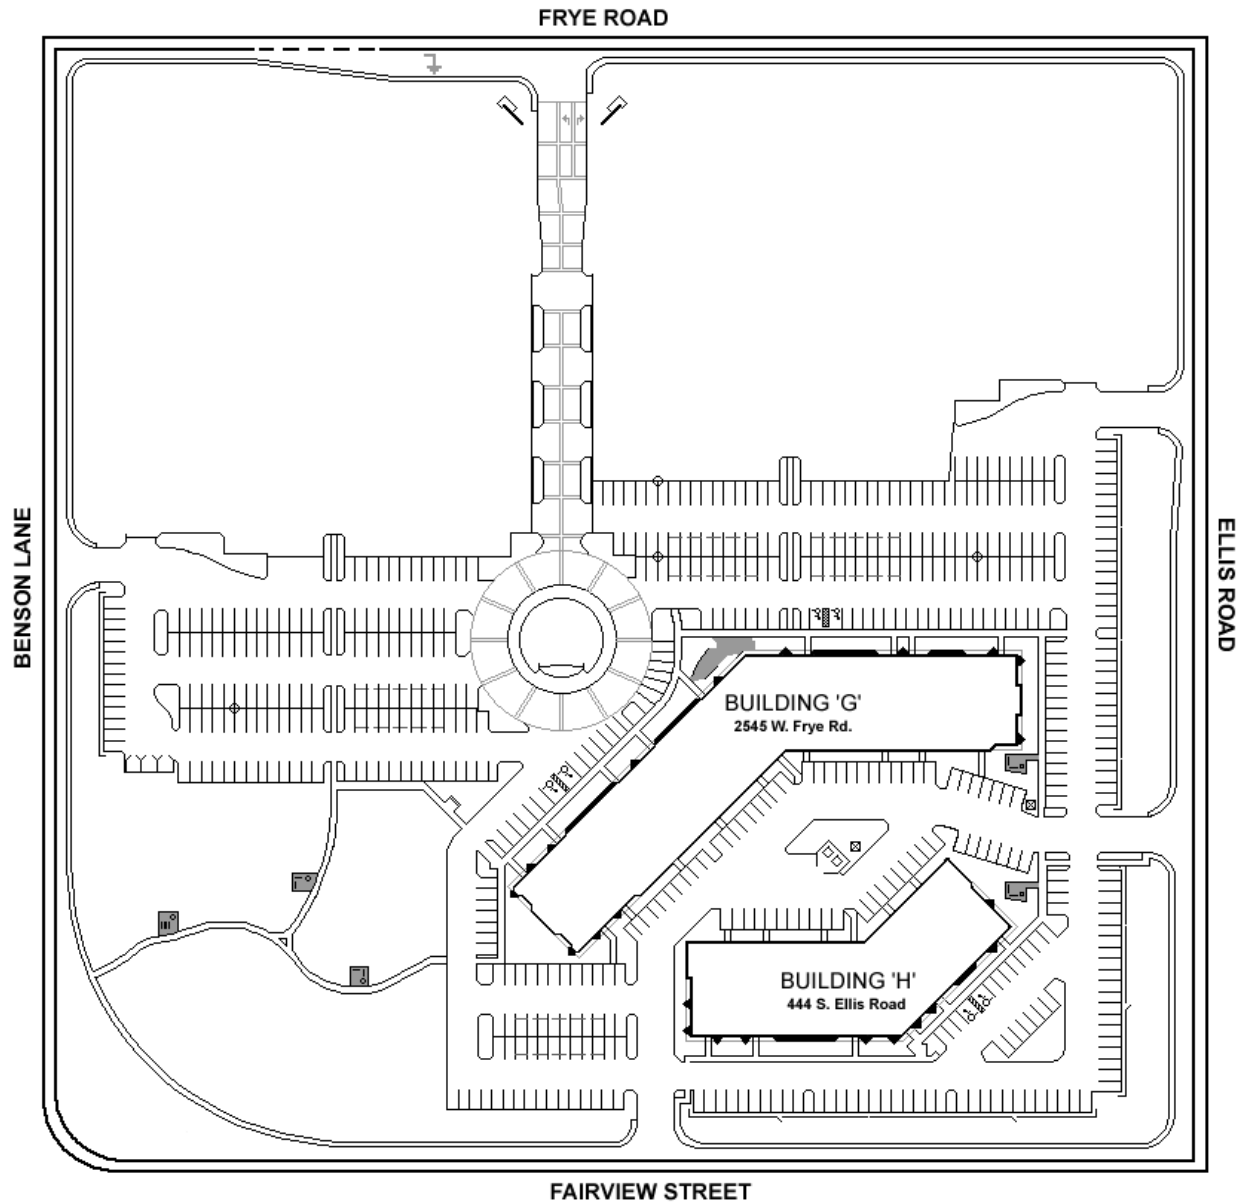

FRYE ROAD TWO

KIECKHEFER PROPERTY MANAGEMENT LLC

Nick Woodruff
 nwoodruff@kieckheferco.com
 136 W. Orion St. Suite D-6
 Tempe, AZ 85283
 Phone: 480.831.7339
 Fax: 480.897.0340
 www.KieckheferCo.com

Chandler 101 Business Center
 Chandler, Arizona